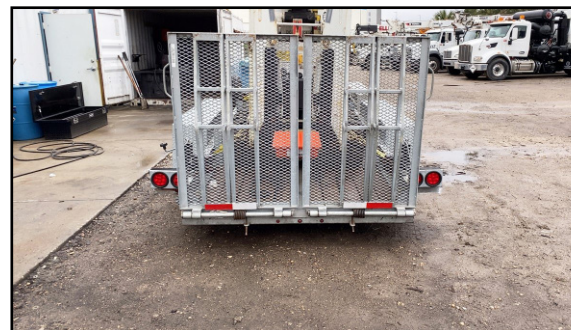

Sold As-Is/Where-Is
Ask About Our Preferred Transportation Vendors

888-684-8146 | www.customtruck.com

ASK ABOUT THE CUSTOMIZED AND FLEXIBLE LEASING & FINANCING SOLUTIONS AVAILABLE FROM CUSTOM TRUCK CAPITAL

DISCLAIMER: Specifications are believed to be correct, but may contain errors and/or omissions. Pictures are representative and may not be identical.

For Info Scan/
Click Here

- PRICE: $68,500
- STOCK#: 58881454
- EX WORKS: Tampa, FL

QUOTE NUMBER: JD4.24-A_23 RQR2

EXPIRATION DATE: 07/31/2023