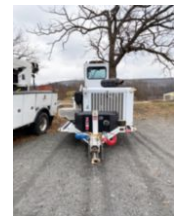

0 Sherman+Reilly P-1400X

\$ 82,800

Stock G1T18108 VIN 123WM2321G1T18108

Detailed Specification

Trailer Type	DRUM PULLER	Meter Reading	0.00000
		Characteristic Type	DRUM PULLER