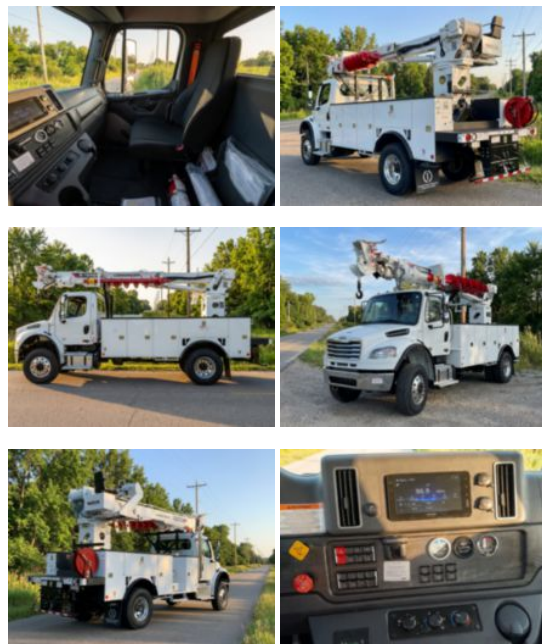

**Custom Truck One Source**

Union Grove, WI

Phone: (816) 256-3200

<https://www.customtruck.com/locations>

**2026 Freightliner M2106 4x4 Terex Utilities Commander**

**\$ 274,800**

Stock THWV0191 VIN 1FVDCXFE6THWV0191

Truck Specifications		Unit Specifications	
<b>CARB Registered</b>	No	<b>Attachment Year</b>	2026
<b>Year</b>	2026	<b>Attachment Make</b>	Terex Utilities
<b>Make</b>	Freightliner	<b>Attachment Model</b>	Commander 4047
<b>Model</b>	M2106	<b>Bed/Body Make</b>	Freedom Truck Equipment
<b>Cab Type</b>	REGULAR CAB	<b>Bed/Body Model</b>	FTEC4047MU126LB
<b>CA or CT</b>	124	<b>Maximum Work Height (ft)</b>	52
<b>Chassis Class</b>	CLASS 7 CHASSIS		
<b>Engine Make</b>	CUMMINS		
<b>Engine Model</b>	L9 D		
<b>Engine HP</b>	300		
<b>Transmission</b>	Automatic		
<b>Transmission Speed</b>	6		
<b>FA Capacity</b>	14,000		
<b>RA Capacity</b>	21,000		
<b>Wheelbase</b>	190		
<b>Current Meter Reading (mi)</b>	33		
<b>Engine Hours (hr)</b>	10		
<b>Brakes</b>	AIR		
<b>Rear Suspension</b>	SPRING		
<b>Engine Size</b>	L9 D		
<b>Engine Fuel Type</b>	Diesel		
<b>Axle Config</b>	4x4		
<b>GVWR (lb)</b>	33,000		
<b>Frame</b>	SINGLE		
<b>PTO Options</b>	YES		