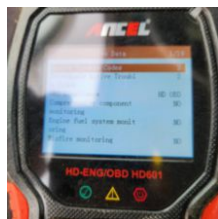

2020 Kenworth T-880 6x4 Galbreath U5-OR-174 Roll-Off
Call for price

Stock LJ431403 VIN 1NKZL40X5LJ431403

Truck Specifications		Unit Specifications	
Year	2020	Attachment Year	2020
Make	Kenworth	Attachment Make	Galbreath
Model	T880	Attachment Model	U5-OR-174
Cab Type	REGULAR CAB		
CA or CT	192		
Chassis Class	RollOff		
Engine Make	CUMMINS		
Engine Model	X15 D		
Engine HP	450		
Transmission	Automatic		
Transmission Speed	6		
FA Capacity	20,000		
RA Capacity	46,000		
Rear Axle Ratio	4.1		
Wheelbase	266		
Brakes	AIR		
Fuel Tank Capacity (gal)	90		
Rear Suspension	HENDRICKSON HMX460		
Engine Size	14.9		
Engine Fuel Type	Diesel		
Axle Config	6x4		
GVWR (lb)	66,000		
Driver Seat	HIGH BACK AIR RIDE		
Frame	DOUBLE		
PTO Options	YES		
Radio	AM/FM/WB/USB/BLUETOOTH		
Passenger Seat	AIR RIDE		
Running Condition	Running		