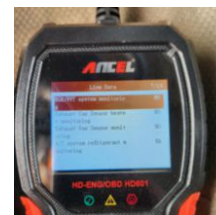

**2020 Kenworth T-880 6x4 Galbreath U5-OR-174 Roll-Off**
**Call for price**

Stock LJ431401 VIN 1NKZL40X1LJ431401

Truck Specifications		Unit Specifications	
<b>Year</b>	2020	<b>Attachment Year</b>	2020
<b>Make</b>	Kenworth	<b>Attachment Make</b>	Galbreath
<b>Model</b>	T880	<b>Attachment Model</b>	U5-OR-174
<b>Cab Type</b>	REGULAR CAB		
<b>CA or CT</b>	192		
<b>Chassis Class</b>	Rolloff		
<b>Engine Make</b>	CUMMINS		
<b>Engine Model</b>	X15 D		
<b>Engine HP</b>	450		
<b>Transmission</b>	Automatic		
<b>Transmission Speed</b>	6		
<b>FA Capacity</b>	20,000		
<b>RA Capacity</b>	46,000		
<b>Rear Axle Ratio</b>	4.1		
<b>Wheelbase</b>	266		
<b>Brakes</b>	AIR		
<b>Fuel Tank Capacity (gal)</b>	90		
<b>Rear Suspension</b>	HENDRICKSON HMX460		
<b>Engine Size</b>	14.9		
<b>Engine Fuel Type</b>	Diesel		
<b>Axle Config</b>	6x4		
<b>GVWR (lb)</b>	66,000		
<b>Driver Seat</b>	HIGH BACK AIR RIDE		
<b>Frame</b>	DOUBLE		
<b>PTO Options</b>	YES		
<b>Radio</b>	AM/FM/WB/USB/BLUETOOTH		
<b>Passenger Seat</b>	AIR RIDE		
<b>Running Condition</b>	Running		