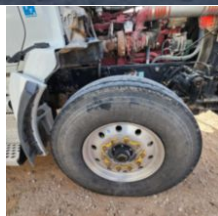

**2020 Kenworth T-880 6x4 Galbreath U5-OR-174 Roll-Off**
**Call for price**

Stock LJ431401 VIN 1NKZL40X1LJ431401

Truck Specifications		Unit Specifications	
<b>Year</b>	2020	<b>Attachment Year</b>	2020
<b>Make</b>	Kenworth	<b>Attachment Make</b>	Galbreath
<b>Model</b>	T880	<b>Attachment Model</b>	U5-OR-174
<b>Cab Type</b>	REGULAR CAB		
<b>CA or CT</b>	192		
<b>Chassis Class</b>	Rolloff		
<b>Engine Make</b>	CUMMINS		
<b>Engine Model</b>	X15 D		
<b>Engine HP</b>	450		
<b>Transmission</b>	Automatic		
<b>Transmission Speed</b>	6		
<b>FA Capacity</b>	20,000		
<b>RA Capacity</b>	46,000		
<b>Rear Axle Ratio</b>	4.1		
<b>Wheelbase</b>	266		
<b>Brakes</b>	AIR		
<b>Fuel Tank Capacity (gal)</b>	90		
<b>Rear Suspension</b>	HENDRICKSON HMX460		
<b>Engine Size</b>	14.9		
<b>Engine Fuel Type</b>	Diesel		
<b>Axle Config</b>	6x4		
<b>GVWR (lb)</b>	66,000		
<b>Driver Seat</b>	HIGH BACK AIR RIDE		
<b>Frame</b>	DOUBLE		
<b>PTO Options</b>	YES		
<b>Radio</b>	AM/FM/WB/USB/BLUETOOTH		
<b>Passenger Seat</b>	AIR RIDE		
<b>Running Condition</b>	Running		