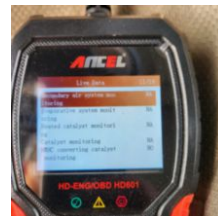

**2020 Kenworth T-880 6x4 Galbreath U5-OR-174 Roll-Off**
**Call for price**

Stock LJ431401 VIN 1NKZL40X1LJ431401

Truck Specifications		Unit Specifications	
<b>Year</b>	2020	<b>Attachment Year</b>	2020
<b>Make</b>	Kenworth	<b>Attachment Make</b>	Galbreath
<b>Model</b>	T880	<b>Attachment Model</b>	U5-OR-174
<b>Cab Type</b>	REGULAR CAB		
<b>CA or CT</b>	192		
<b>Chassis Class</b>	Rolloff		
<b>Engine Make</b>	CUMMINS		
<b>Engine Model</b>	X15 D		
<b>Engine HP</b>	450		
<b>Transmission</b>	Automatic		
<b>Transmission Speed</b>	6		
<b>FA Capacity</b>	20,000		
<b>RA Capacity</b>	46,000		
<b>Rear Axle Ratio</b>	4.1		
<b>Wheelbase</b>	266		
<b>Brakes</b>	AIR		
<b>Fuel Tank Capacity (gal)</b>	90		
<b>Rear Suspension</b>	HENDRICKSON HMX460		
<b>Engine Size</b>	14.9		
<b>Engine Fuel Type</b>	Diesel		
<b>Axle Config</b>	6x4		
<b>GVWR (lb)</b>	66,000		
<b>Driver Seat</b>	HIGH BACK AIR RIDE		
<b>Frame</b>	DOUBLE		
<b>PTO Options</b>	YES		
<b>Radio</b>	AM/FM/WB/USB/BLUETOOTH		
<b>Passenger Seat</b>	AIR RIDE		
<b>Running Condition</b>	Running		