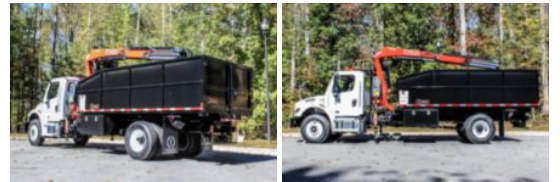

Custom Truck One Source

Lynchburg, VA

Phone: (434) 525-2929

<https://www.customtruck.com/locations>

F115A.0.22 2023 Freightliner M2106

Call for price

Stock PHNZ1844 VIN 1FVACWFC1PHNZ1844

Detailed Specification

Engine Make	CUMMINS	Engine HP	220
Engine Model	6.7L D	Transmission	Automatic
Axle Config	4x2	Meter Reading	0.000000
FA Capacity	12000	Characteristic Type	FORESTRY GRAPPLE
RA Capacity	21000		
Cab Type	REGULAR CAB		
Attached Body	F115A.0.22		