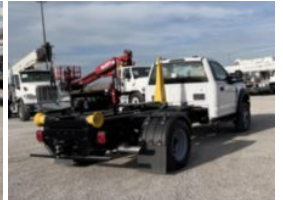

## PHT12 S 2022 Ford F600

**\$ 97,969**

Stock NDA17310 VIN 1FDF6LN1NDA17310

### Detailed Specification

<b>Engine Make</b>	Ford	<b>Engine HP</b>	335
<b>Engine Model</b>	7.3L G	<b>Transmission</b>	Automatic
<b>Axle Config</b>	4x4	<b>Meter Reading</b>	0.000000
<b>FA Capacity</b>	7500	<b>Characteristic Type</b>	HOOK LIFT TRUCK
<b>RA Capacity</b>	15500		
<b>Cab Type</b>	REGULAR CAB		
<b>Attached Body</b>	PHT12 S		
<b>Wheelbase</b>	169		