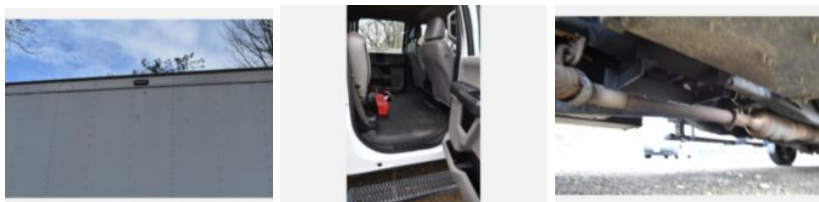

Custom Truck One Source

Portland, OR

Phone: 866-411-2293

<https://www.customtruck.com/locations>

2019 Ford F-550 Crew Cab Powerstroke 4x4 "Rail Gear

\$ 44,800

Stock KEE76491 VIN 1FD0W5HT6KEE76491

Truck Specifications		Unit Specifications	
Year	2019	Bed/Body Model	VAN BOX
Make	FORD		
Model	F550		
Cab Type	CREW CAB		
Chassis Class	Truck		
Engine Make	Ford		
Engine Model	6.7L V8		
Engine HP	330		
Transmission	Auto		
Transmission Speed	6		
FA Capacity	7,000		
RA Capacity	14,706		
Rear Axle Ratio	4.88		
Wheelbase	203		
Current Meter Reading (mi)	16,705		
Engine Hours (hr)	3142		
Brakes	HYDRAULIC		
Rear Suspension	Spring		
Engine Size	6.7		
Engine Fuel Type	Diesel		
Axle Config	4x4		
GVWR (lb)	19,500		
Frame	Steel		
PTO Options	PROVISION		
Transmission Make	Ford		