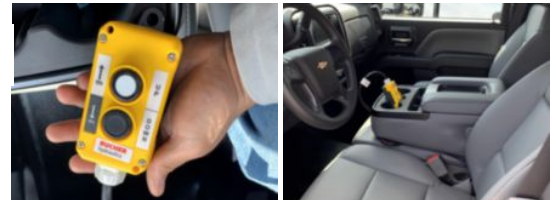

**METCB11X191/8DB 2022 Chevrolet 6500**

**\$ 85,779**

Stock NH187880 VIN 1HTKHPVMXNH187880

**Detailed Specification**

<b>Engine Make</b>	DURAMAX	<b>Engine HP</b>	350
<b>Engine Model</b>	6.6L D	<b>Meter Reading</b>	0.000000
<b>Axle Config</b>	4x2	<b>Characteristic Type</b>	DUMP TRUCK 11'+
<b>FA Capacity</b>	8000		
<b>RA Capacity</b>	15500		
<b>Cab Type</b>	REGULAR CAB		
<b>Attached Body</b>	METCB11X191/8D B		
<b>Wheelbase</b>	165		