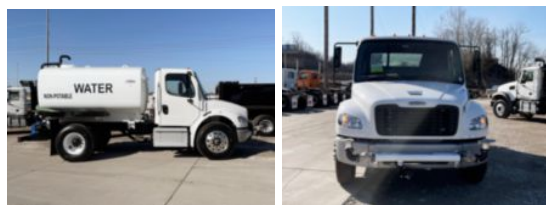

**2026 Freightliner M2106 4x2 Load King 2000 Gallon Water**

**\$ 123,869**

Stock THWM0975 VIN 1FVACWFB8THWM0975

Truck Specifications		Unit Specifications	
<b>CARB Registered</b>	No	<b>Attachment Year</b>	2025
<b>Year</b>	2026	<b>Attachment Make</b>	Load King
<b>Make</b>	Freightliner	<b>Attachment Model</b>	LKW2000S
<b>Model</b>	M2106		
<b>Cab Type</b>	REGULAR CAB		
<b>CA or CT</b>	87		
<b>Chassis Class</b>	CLASS 6 CHASSIS		
<b>Engine Make</b>	DETROIT		
<b>Engine Model</b>	DD5 D		
<b>Engine HP</b>	240		
<b>Transmission</b>	Automatic		
<b>Transmission Speed</b>	6		
<b>FA Capacity</b>	12,000		
<b>RA Capacity</b>	21,000		
<b>Wheelbase</b>	153		
<b>Brakes</b>	AIR		
<b>Rear Suspension</b>	SPRING		
<b>Engine Size</b>	DD5 D		
<b>Engine Fuel Type</b>	Diesel		
<b>Axle Config</b>	4x2		
<b>GVWR (lb)</b>	26,000		
<b>Frame</b>	SINGLE		
<b>PTO Options</b>	YES		