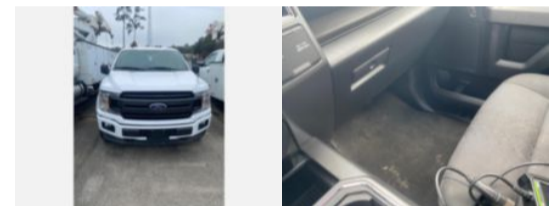

**2020 Ford F-150 Crew Cab Gas Powered 4x4 Pickup Truck**
**Call for price**

Stock LKD90248 VIN 1FTEW1E50LKD90248

Truck Specifications	Unit Specifications
<b>Year</b>	2020
<b>Make</b>	FORD
<b>Model</b>	F150
<b>Cab Type</b>	CREW CAB
<b>Chassis Class</b>	Truck
<b>Engine Make</b>	Ford
<b>Engine Model</b>	V8 5.0L
<b>Engine HP</b>	395
<b>Transmission</b>	Auto
<b>Transmission Speed</b>	10
<b>FA Capacity</b>	3,450
<b>RA Capacity</b>	3,800
<b>Rear Axle Ratio</b>	3.31
<b>Wheelbase</b>	145
<b>Current Meter Reading (mi)</b>	189,379
<b>Brakes</b>	HYDRAULIC
<b>Fuel Tank Capacity (gal)</b>	30
<b>Rear Suspension</b>	Spring
<b>Engine Size</b>	5
<b>Engine Fuel Type</b>	Gasoline
<b>Axle Config</b>	4x4
<b>GVWR (lb)</b>	7,000
<b>Frame</b>	Steel
<b>PTO Options</b>	PROVISION
<b>Transmission Make</b>	Ford
<b>Running Condition</b>	Running