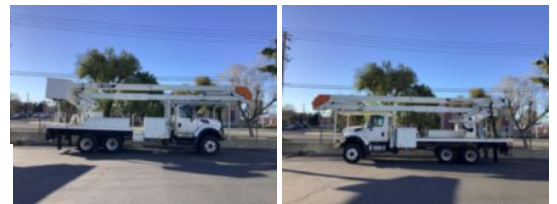

Custom Truck One Source

Fontana, CA

Phone: (909) 356-6899

<https://www.customtruck.com/locations>

RMX75 2013 International 7400

\$ 119,500

Stock DJ133972 VIN 1HTWJAATXDJ133972

Detailed Specification

Engine Make	International	Engine HP	285
Engine Model	MAXXFORCE DT	Transmission	Automatic
Axle Config	6x6	Meter Reading	40550.000000
FA Capacity	16000	Characteristic Type	75' BUCKET
RA Capacity	40000	Max Work Height	79.7
Rear End Ratio	5.86		
Cab Type	REGULAR CAB		
Attached Body	RMX75		
Wheelbase	232		