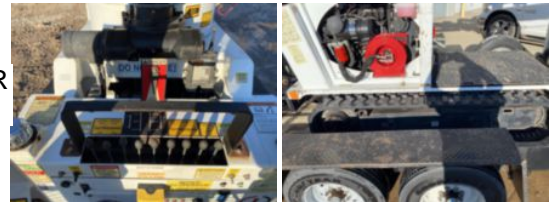

DIGGER 2015 SDP EZ HAULER 5500

\$ 75,500

Stock 58881591 VIN 101958881591

Detailed Specification

Engine Make	YANMAR	Engine HP	36
Engine Model	DIESEL	Transmission	Manual
Axle Config	Track	Meter Reading	0.000000
Attached Body	DIGGER	Characteristic Type	BACKYARD DIGGER