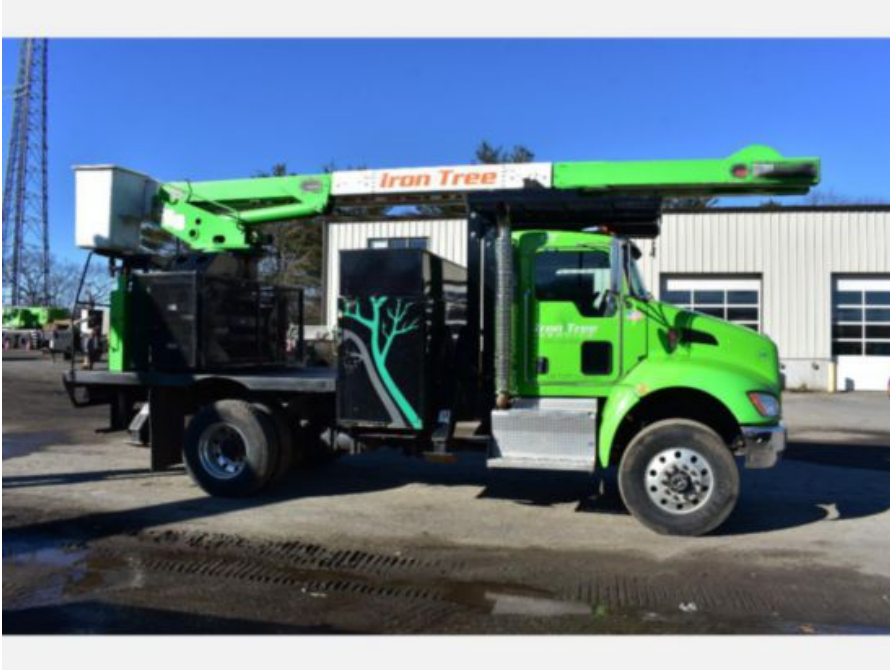

**Telelect Transverse Lift 2016 KENWORTH T270**

**Call for price**

Stock GM125836 VIN 2NKHJJ7X1GM125836

**Detailed Specification**

<b>Engine Make</b>	Paccar	<b>Engine HP</b>	330
<b>Engine Model</b>	ISL 8.9L	<b>Transmission</b>	Auto
<b>FA Capacity</b>	12000	<b>Meter Reading</b>	65569
<b>RA Capacity</b>	21000	<b>Characteristic Type</b>	null
<b>Rear End Ratio</b>	5.25		

**Attached Body** Telelect  
Transverse Lift