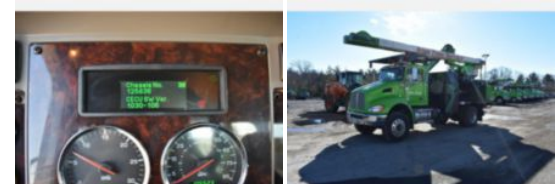

**Telelect Transverse Lift 2016 KENWORTH T270**

**Call for price**

Stock GM125836 VIN 2NKHJJ7X1GM125836

**Detailed Specification**

<b>Engine Make</b>	Paccar	<b>Engine HP</b>	330
<b>Engine Model</b>	ISL 8.9L	<b>Transmission</b>	Auto
<b>FA Capacity</b>	12000	<b>Meter Reading</b>	65569
<b>RA Capacity</b>	21000	<b>Characteristic Type</b>	null
<b>Rear End Ratio</b>	5.25		

**Attached Body** Telelect  
Transverse Lift