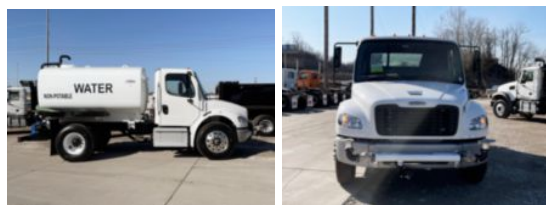

**2026 Freightliner M2106 4x2 Load King 2000 Gallon Water**

**\$ 123,869**

Stock THWP6129 VIN 1FVACWFB6THWP6129

Truck Specifications		Unit Specifications	
<b>CARB Registered</b>	No	<b>Attachment Year</b>	2025
<b>Year</b>	2026	<b>Attachment Make</b>	Load King
<b>Make</b>	Freightliner	<b>Attachment Model</b>	LKW2000S
<b>Model</b>	M2106		
<b>Cab Type</b>	REGULAR CAB		
<b>CA or CT</b>	87		
<b>Chassis Class</b>	CLASS 6 CHASSIS		
<b>Engine Make</b>	DETROIT		
<b>Engine Model</b>	DD5 D		
<b>Engine HP</b>	240		
<b>Transmission</b>	Automatic		
<b>Transmission Speed</b>	6		
<b>FA Capacity</b>	12,000		
<b>RA Capacity</b>	21,000		
<b>Wheelbase</b>	153		
<b>Brakes</b>	AIR		
<b>Rear Suspension</b>	SPRING		
<b>Engine Size</b>	DD5 D		
<b>Engine Fuel Type</b>	Diesel		
<b>Axle Config</b>	4x2		
<b>GVWR (lb)</b>	26,000		
<b>Frame</b>	SINGLE		
<b>PTO Options</b>	YES		