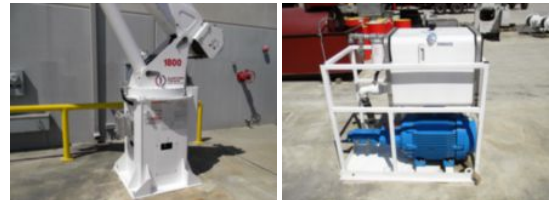

1860DM 0 Elliott 1860DM

\$ 110,000

Stock 00-7386 VIN 00-7386

Detailed Specification

Attached Body	1860DM	Meter Reading	0.000000
		Characteristic Type	10 TON CRANE OR <
		Crane Rating	10 TON