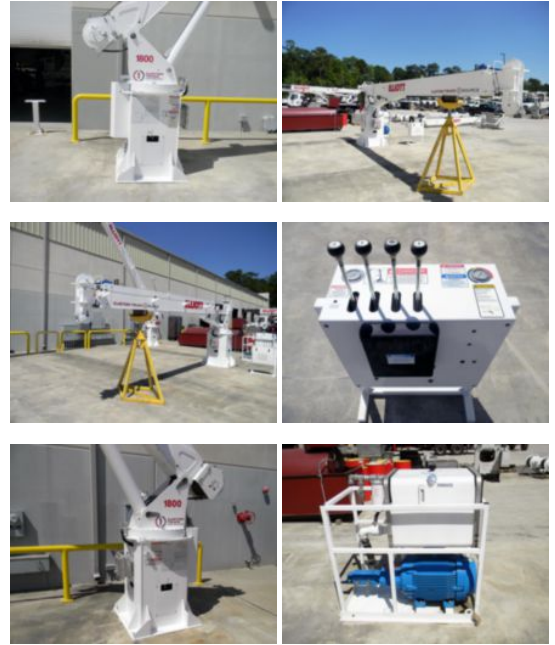

Elliott 1860DM Pedestal Mounted Crane

Call for price

Stock 00-6856 VIN 00-6856

Self Contained Unit		Unit Specifications	
Year	2017	Attachment Year	2017
Make	Elliott	Attachment Make	Elliott
Model	1860DM	Attachment Model	1860DM
LMI System	YES	Boom Length	60'
		Crane Rating	18 TON
		Crane Type	MARINE
		Operator Controls	STAND UP
		Unit Manufacturer	ELLIOTT