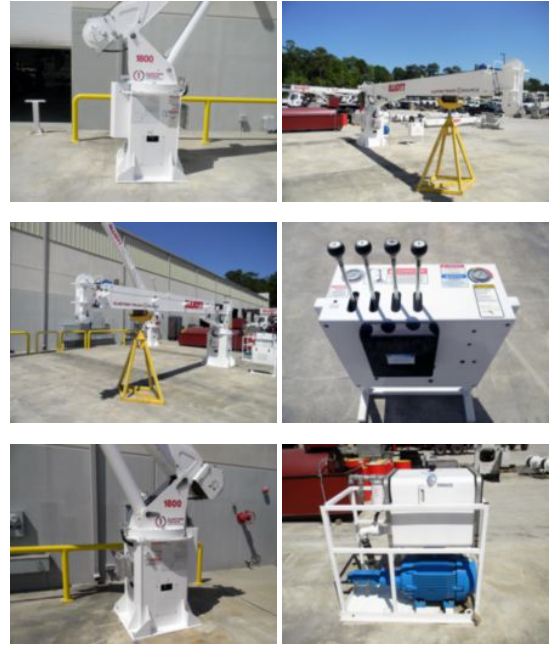

Elliott 1860DM Pedestal Mounted Crane

Call for price

Stock 00-6856 VIN 00-6856

Self Contained Unit		Unit Specifications	
Year	2017	Attachment Year	2017
Make	Elliott	Attachment Make	Elliott
Model	1860DM	Attachment Model	1860DM
LMI System	YES	Crane Rating	18 TON
		Crane Type	MARINE
		Operator Controls	STAND UP
		Unit Manufacturer	ELLIOTT