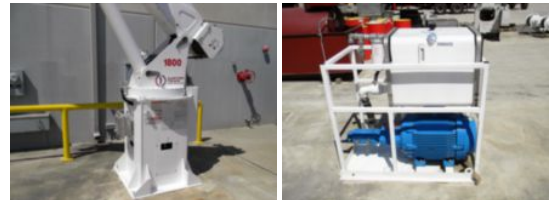

1860DM 0 Elliott 1860DM

Stock 00-7004 VIN 00-7004

Call for price

Detailed Specification

Attached Body	1860DM	Meter Reading	0.000000
		Characteristic Type	null
		Crane Rating	18 TON