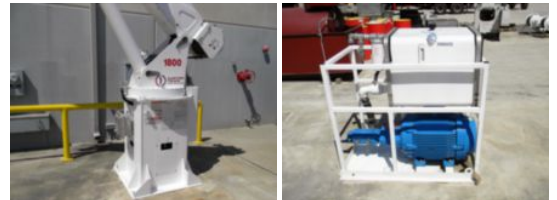

1860DM 0 Elliott 1860DM

\$ 110,000

Stock 00-7006 VIN 00-7006

Detailed Specification

Attached Body	1860DM	Meter Reading	0.000000
		Characteristic Type	null
		Crane Rating	18 TON