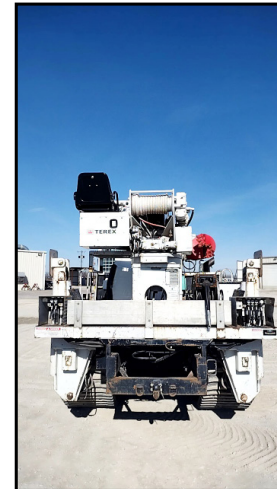

Sold As-Is/Where-Is

Ask About Our Preferred Transportation

888-684-8146 www.customtruck.com

ASK ABOUT THE CUSTOMIZED AND FLEXIBLE LEASING & FINANCING SOLUTIONS AVAILABLE FROM CUSTOM TRUCK CAPITAL

DISCLAIMER: Specifications are believed to be correct, but may contain errors and/or omissions. Pictures are representative and may not be identical.

Scan Or Click For More

PRICE: $165,500
STOCK#: CA003041
EX WORKS: Lynchburg, VA

SALES QUOTE : JD1.08-C_22

EXPIRATION DATE: 03/31/2023