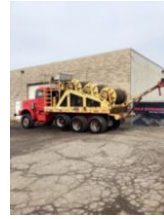

Custom Truck One Source

Canton, OH

Phone: (330) 546-0674

<https://www.customtruck.com/locations>

1988 Peterbilt 357 8x4 2008 Morgan LH74-C3 Truck

\$ 85,000

Stock JN266106 VIN 1XPAMA0X8JN266106

Pulling Tensioning		Unit Specifications	
Year	2018	Attachment Year	1987
Make	Morgan Truck Body LLC	Attachment Make	Morgan Truck Body LLC
Model	LH74-C3	Attachment Model	LH74-C3
Color	RED		
Cab Type	REGULAR CAB		
Chassis Class	CLASS 8		
Engine Make	Caterpillar		
Engine Model	3306		
Engine HP	245		
Transmission	LH74-C3		
Transmission Speed	LH74-C3		
FA Capacity	18000		
RA Capacity	44000		
Current Meter Reading	87121		
Engine Hours	1000		
Brakes	AIR		
Fuel Tank Capacity	50		
Pusher Axle(s)	YES		
Rear Suspension	SPRING		
Engine Size	3306		
Engine Fuel Type	Diesel		
Axle Config	8x6		
GVWR	62000		
Driver Seat	MID BACK AIR RIDE		
Frame	DOUBLE		
PTO Options	PROVISION		