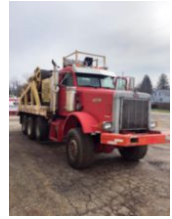

Custom Truck One Source

Canton, OH

Phone: (330) 546-0674

<https://www.customtruck.com/locations>

1988 Peterbilt 357 8x4 2008 Morgan LH74-C3 Truck

\$ 85,000

Stock JN266106 VIN 1XPAMA0X8JN266106

Pulling Tensioning		Unit Specifications	
Year	2018	Attachment Year	1987
Make	Morgan Truck Body LLC	Attachment Make	Morgan Truck Body LLC
Model	LH74-C3	Attachment Model	LH74-C3
Color	RED		
Cab Type	REGULAR CAB		
Chassis Class	CLASS 8		
Engine Make	Caterpillar		
Engine Model	3306		
Engine HP	245		
Transmission	LH74-C3		
Transmission Speed	LH74-C3		
FA Capacity	18000		
RA Capacity	44000		
Current Meter Reading	87121		
Engine Hours	1000		
Brakes	AIR		
Fuel Tank Capacity	50		
Pusher Axle(s)	YES		
Rear Suspension	SPRING		
Engine Size	3306		
Engine Fuel Type	Diesel		
Axle Config	8x6		
GVWR	62000		
Driver Seat	MID BACK AIR RIDE		
Frame	DOUBLE		
PTO Options	PROVISION		