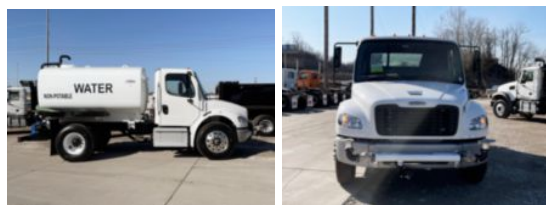

**2026 Freightliner M2106 4x2 Load King 2000 Gallon Water**

**\$ 123,869**

Stock THWP6128 VIN 1FVACWFB4THWP6128

Truck Specifications		Unit Specifications	
<b>CARB Registered</b>	No	<b>Attachment Year</b>	2025
<b>Year</b>	2026	<b>Attachment Make</b>	Load King
<b>Make</b>	Freightliner	<b>Attachment Model</b>	LKW2000S
<b>Model</b>	M2106		
<b>Cab Type</b>	REGULAR CAB		
<b>CA or CT</b>	87		
<b>Chassis Class</b>	CLASS 6 CHASSIS		
<b>Engine Make</b>	DETROIT		
<b>Engine Model</b>	DD5 D		
<b>Engine HP</b>	240		
<b>Transmission</b>	Automatic		
<b>Transmission Speed</b>	6		
<b>FA Capacity</b>	12,000		
<b>RA Capacity</b>	21,000		
<b>Wheelbase</b>	153		
<b>Brakes</b>	AIR		
<b>Rear Suspension</b>	SPRING		
<b>Engine Size</b>	DD5 D		
<b>Engine Fuel Type</b>	Diesel		
<b>Axle Config</b>	4x2		
<b>GVWR (lb)</b>	26,000		
<b>Frame</b>	SINGLE		
<b>PTO Options</b>	YES		