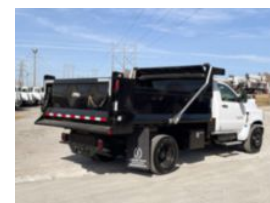

LKSD10X1810GDB 2022 Chevrolet 6500

\$ 89,979

Stock NH571441 VIN 1HTKHPVM9NH571441

Detailed Specification

Engine Make	DURAMAX	Engine HP	350
Engine Model	6.6L D	Transmission	Automatic
Axle Config	4x2	Meter Reading	0.000000
FA Capacity	8000	Characteristic Type	DUMP TRUCK 10' <
RA Capacity	15500		
Cab Type	REGULAR CAB		
Attached Body	LKSD10X1810GD B		
Wheelbase	165		