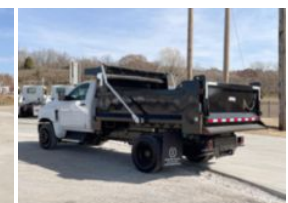

LKSD10X1810GDB 2022 Chevrolet 6500

\$ 89,979

Stock NH571441 VIN 1HTKHPVM9NH571441

Detailed Specification

Engine Make	DURAMAX	Engine HP	350
Engine Model	6.6L D	Transmission	Automatic
Axle Config	4x2	Meter Reading	0.000000
FA Capacity	8000	Characteristic Type	DUMP TRUCK 10' <
RA Capacity	15500		
Cab Type	REGULAR CAB		
Attached Body	LKSD10X1810GD B		
Wheelbase	165		