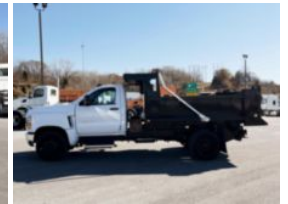

LKSD10X1810GDB 2022 Chevrolet 6500

\$ 89,979

Stock NH571441 VIN 1HTKHPVM9NH571441

Detailed Specification

Engine Make	DURAMAX	Engine HP	350
Engine Model	6.6L D	Transmission	Automatic
Axle Config	4x2	Meter Reading	0.000000
FA Capacity	8000	Characteristic Type	DUMP TRUCK 10' <
RA Capacity	15500		
Cab Type	REGULAR CAB		
Attached Body	LKSD10X1810GD B		
Wheelbase	165		