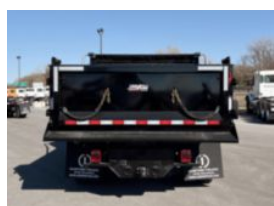

**2022 Chevrolet 6500**
**\$ 89,979**

Stock NH567535 VIN 1HTKHPVM9NH567535

**Detailed Specification**

<b>Attachment Year</b>	0	<b>Axle Config</b>	4x2
<b>Brakes</b>	HYDRAULIC	<b>Cab Type</b>	REGULAR CAB
<b>Characteristic Type</b>	DUMP TRUCK 10' <	<b>Current Meter Reading</b>	45.000000
<b>Engine Hours</b>	0.000000	<b>Engine Hp</b>	350
<b>Engine Make</b>	DURAMAX	<b>Engine Model</b>	6.6L D
<b>Engine Size</b>	6.6	<b>FA Capacity</b>	8000
<b>RA Capacity</b>	15500	<b>Rear Suspension</b>	SPRING
<b>Transmission Model</b>	6 SPEED AUTOMATIC	<b>Wheelbase</b>	165