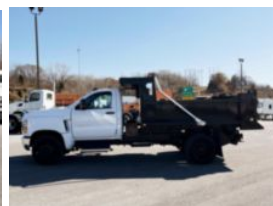

**2022 Chevrolet 6500**
**\$ 89,979**

Stock NH567535 VIN 1HTKHPVM9NH567535

**Detailed Specification**

<b>Attachment Year</b>	0	<b>Axle Config</b>	4x2
<b>Brakes</b>	HYDRAULIC	<b>Cab Type</b>	REGULAR CAB
<b>Characteristic Type</b>	DUMP TRUCK 10' <	<b>Current Meter Reading</b>	45.000000
<b>Engine Hours</b>	0.000000	<b>Engine Hp</b>	350
<b>Engine Make</b>	DURAMAX	<b>Engine Model</b>	6.6L D
<b>Engine Size</b>	6.6	<b>FA Capacity</b>	8000
<b>RA Capacity</b>	15500	<b>Rear Suspension</b>	SPRING
<b>Transmission Model</b>	6 SPEED AUTOMATIC	<b>Wheelbase</b>	165