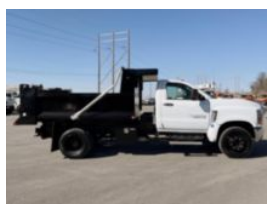

**2022 Chevrolet 6500**
**\$ 89,979**

Stock NH567535 VIN 1HTKHPVM9NH567535

**Detailed Specification**

<b>Attachment Year</b>	0	<b>Axle Config</b>	4x2
<b>Brakes</b>	HYDRAULIC	<b>Cab Type</b>	REGULAR CAB
<b>Characteristic Type</b>	DUMP TRUCK 10' <	<b>Current Meter Reading</b>	45.000000
<b>Engine Hours</b>	0.000000	<b>Engine Hp</b>	350
<b>Engine Make</b>	DURAMAX	<b>Engine Model</b>	6.6L D
<b>Engine Size</b>	6.6	<b>FA Capacity</b>	8000
<b>RA Capacity</b>	15500	<b>Rear Suspension</b>	SPRING
<b>Transmission Model</b>	6 SPEED AUTOMATIC	<b>Wheelbase</b>	165