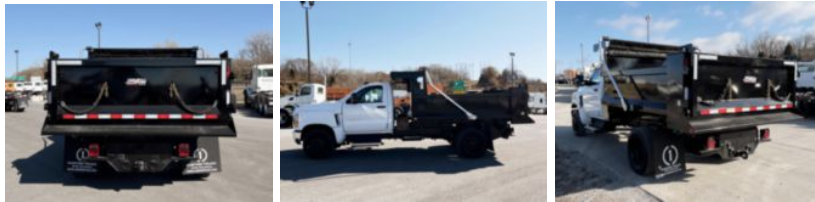

2022 Chevrolet 6500 4x2 10' Load King Dump Truck
\$ 77,000

Stock NH572578 VIN 1HTKHPVM8NH572578

Truck Specifications		Unit Specifications	
Year	2022	Bed/Body Make	Load King
Make	Chevrolet	Bed/Body Model	LKSD10X1810GDB
Model	6500		
Cab Type	REGULAR CAB		
CA or CT	84		
Chassis Class	CLASS 6 CHASSIS		
Engine Make	DURAMAX		
Engine Model	6.6L D		
Engine HP	350		
Transmission	6500		
Transmission Speed	6500		
FA Capacity	8000		
RA Capacity	15500		
Wheelbase	165		
Current Meter Reading	0		
Engine Hours	0		
Brakes	HYDRAULIC		
Rear Suspension	SPRING		
Engine Size	6.6		
Engine Fuel Type	Diesel		
Axle Config	4x2		
GVWR	23500		
Frame	SINGLE		
PTO Options	YES		