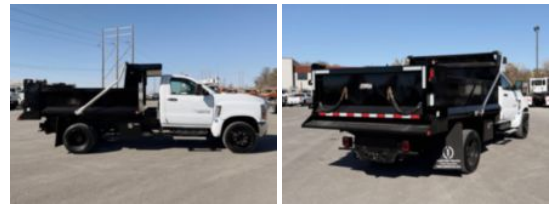

2022 Chevrolet 6500 4x2 10' Load King Dump Truck
\$ 77,000

Stock NH572578 VIN 1HTKHPVM8NH572578

Truck Specifications		Unit Specifications	
Year	2022	Bed/Body Make	Load King
Make	Chevrolet	Bed/Body Model	LKSD10X1810GDB
Model	6500		
Cab Type	REGULAR CAB		
CA or CT	84		
Chassis Class	CLASS 6 CHASSIS		
Engine Make	DURAMAX		
Engine Model	6.6L D		
Engine HP	350		
Transmission	6500		
Transmission Speed	6500		
FA Capacity	8000		
RA Capacity	15500		
Wheelbase	165		
Current Meter Reading	0		
Engine Hours	0		
Brakes	HYDRAULIC		
Rear Suspension	SPRING		
Engine Size	6.6		
Engine Fuel Type	Diesel		
Axle Config	4x2		
GVWR	23500		
Frame	SINGLE		
PTO Options	YES		