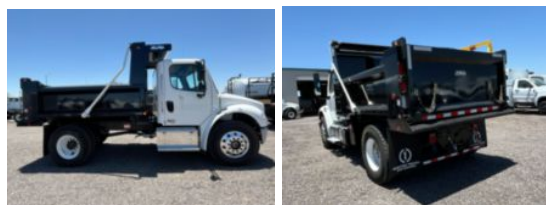

2026 Freightliner M2106 4x2 10' Load King Dump Truck

\$ 120,510

Stock TDWM0825 VIN 3ALACWFB3TDWM0825

Truck Specifications		Unit Specifications	
CARB Registered	No	Attachment Year	2024
Year	2026	Bed/Body Make	Load King
Make	Freightliner	Bed/Body Model	LKSXD10X293/16
Model	M2106		
Cab Type	REGULAR CAB		
CA or CT	87		
Chassis Class	CLASS 6 CHASSIS		
Engine Make	DETROIT		
Engine Model	DD5 D		
Engine HP	240		
Transmission	Automatic		
Transmission Speed	6		
FA Capacity	12,000		
RA Capacity	21,000		
Wheelbase	153		
Brakes	AIR		
Rear Suspension	SPRING		
Engine Size	DD5 D		
Engine Fuel Type	Diesel		
Axle Config	4x2		
GVWR (lb)	26,000		
Frame	SINGLE		
PTO Options	YES		