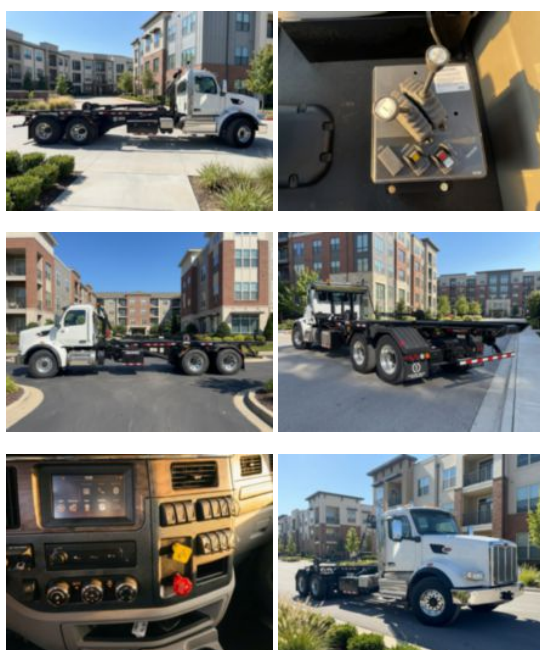

Custom Truck One Source

Commerce City, CO

Phone: (816) 256-3200

<https://www.customtruck.com/locations>

2025 Peterbilt 567 6x4 Galbreath U5-OR-174 Roll-Off Truck

\$ 260,945

Stock SD743046 VIN 1NPCL40X4SD743046

Truck Specifications		Unit Specifications	
CARB Registered	No	Attachment Year	2025
Year	2025	Attachment Make	Galbreath
Make	Peterbilt	Attachment Model	U5-OR-174
Model	567	Rolloff Capacity (lb)	60000
Cab Type	REGULAR CAB	Roll Off Maximum Container Length (ft)	22
CA or CT	192	Roll Off Minimum Container Length (ft)	18
Chassis Class	CLASS 8 CHASSIS		
Engine Make	CUMMINS		
Engine Model	X15 D		
Engine HP	450		
Transmission	Automatic		
Transmission Speed	6		
FA Capacity	20,000		
RA Capacity	46,000		
Wheelbase	266		
Brakes	AIR DISC		
Rear Suspension	HMXEX460		
Engine Size	14.9		
Engine Fuel Type	Diesel		
Axle Config	6x4		
GVWR (lb)	66,000		
Frame	DOUBLE		
PTO Options	YES		