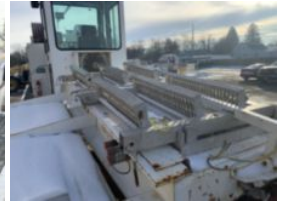

2014 SHERMAN REILLY bullwheel tensioner

Call for price

Stock E1006907 VIN 5DDKE2525E1006907

Detailed Specification

Trailer Type	LINE PULLER / TENSIONER	Meter Reading	0.00000
		Characteristic Type	BULLWHEEL TENSIONER