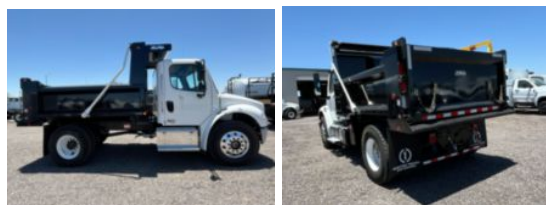

2026 Freightliner M2106 4x2 10' Load King Dump Truck

\$ 120,510

Stock TDWM0824 VIN 3ALACWFB1TDWM0824

Truck Specifications		Unit Specifications	
CARB Registered	No	Attachment Year	2024
Year	2026	Bed/Body Make	Load King
Make	Freightliner	Bed/Body Model	LKSXD10X293/16
Model	M2106		
Cab Type	REGULAR CAB		
CA or CT	87		
Chassis Class	CLASS 6 CHASSIS		
Engine Make	DETROIT		
Engine Model	DD5 D		
Engine HP	240		
Transmission	Automatic		
Transmission Speed	6		
FA Capacity	12,000		
RA Capacity	21,000		
Wheelbase	153		
Brakes	AIR		
Rear Suspension	SPRING		
Engine Size	DD5 D		
Engine Fuel Type	Diesel		
Axle Config	4x2		
GVWR (lb)	26,000		
Frame	SINGLE		
PTO Options	YES		