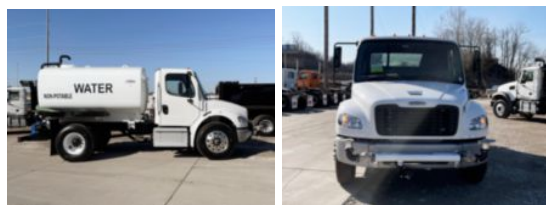

**2026 Freightliner M2106 4x2 Load King 2000 Gallon Water**

**\$ 120,369**

Stock THWP6080 VIN 1FVACWFB2THWP6080

Truck Specifications		Unit Specifications	
<b>CARB Registered</b>	No	<b>Attachment Year</b>	2025
<b>Year</b>	2026	<b>Attachment Make</b>	Load King
<b>Make</b>	Freightliner	<b>Attachment Model</b>	LKW2000S
<b>Model</b>	M2106		
<b>Cab Type</b>	REGULAR CAB		
<b>CA or CT</b>	87		
<b>Chassis Class</b>	CLASS 6 CHASSIS		
<b>Engine Make</b>	DETROIT		
<b>Engine Model</b>	DD5 D		
<b>Engine HP</b>	240		
<b>Transmission</b>	Automatic		
<b>Transmission Speed</b>	6		
<b>FA Capacity</b>	12,000		
<b>RA Capacity</b>	21,000		
<b>Wheelbase</b>	153		
<b>Brakes</b>	AIR		
<b>Rear Suspension</b>	SPRING		
<b>Engine Size</b>	DD5 D		
<b>Engine Fuel Type</b>	Diesel		
<b>Axle Config</b>	4x2		
<b>GVWR (lb)</b>	26,000		
<b>Frame</b>	SINGLE		
<b>PTO Options</b>	YES		