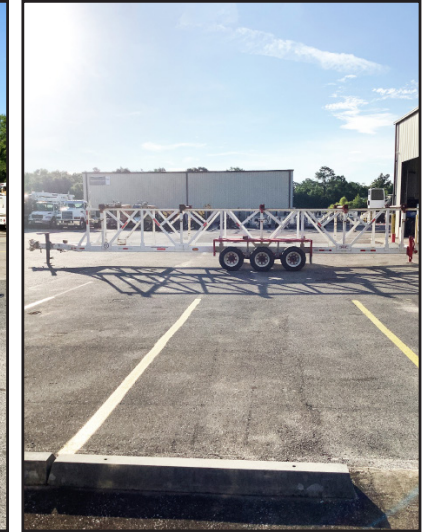

2012 Brindle Brindle RL5RT-WF Reel Trailer

EQUIPMENT SPECS

UNIT INFORMATION

- 2012 Brindle
- VIN: 1L90R4539CG085166
- Model: RL5RT-WF
- Multi-Reel Innerduct Trailer.
- 77 Max Reel Width.
- Up to (5) 96 Diameter Reels.
- Up to (4) 120 Diameter Reels.
- Tri-Axle, Dual Wheels.
- 12,000lb Front Jack.
- (2) 12,000lb Rear Stabilizing Jacks.
- Adjustable Reel Positions.

DISCLAIMER: Specifications are believed to be correct, but may contain errors and/or omissions. Pictures are representative and may not be identical.

For Info Scan
Or Click Here

- PRICE: \$18,500
- STOCK#: CG085166
- EX WORKS: Tallahassee, FL