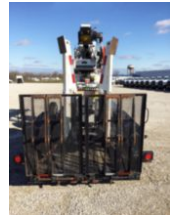

DIGGER 2012 SDP EZ HAULER 5500

\$ 68,500

Stock 58881451 VIN 101958881451

Detailed Specification

Engine Make	YANMAR	Engine HP	36
Engine Model	DIESEL	Transmission	Manual
Axle Config	Track	Meter Reading	0.000000
Attached Body	DIGGER	Characteristic Type	MINI DERRICK