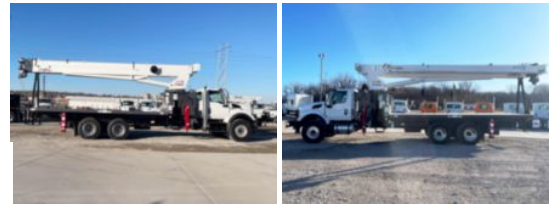

Custom Truck One Source

Kansas City, MO

Phone: (816) 558-7290

<https://www.customtruck.com/locations>

STINGER 25-92H 2023 International HV607

\$ 371,725

Stock PL216016 VIN 3HAEKTAT4PL216016

Detailed Specification

Engine Make	CUMMINS	Engine HP	350
Engine Model	L9 D	Transmission	Automatic
Axle Config	6x4	Meter Reading	1106.000000
FA Capacity	20000	Characteristic Type	25 TON BM TRK
RA Capacity	40000		
Cab Type	REGULAR CAB		
Attached Body	STINGER 25-92H		
Wheelbase	262		