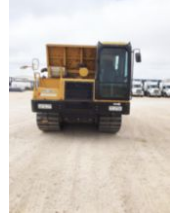

Custom Truck One Source

Midland, TX

Phone: (432) 561-5677

<https://www.customtruck.com/locations>

DUMP BED 2016 Morooka MST 2200VD

\$ 101,500

Stock A220306 VIN A220306

Detailed Specification

Engine Make	CAT	Engine HP	250
Engine Model	C7 D	Transmission	Manual
Axle Config	Track	Meter Reading	0.000000
Cab Type	DAYCAB	Characteristic Type	CRAWLER CARRIER
Attached Body	DUMP BED		