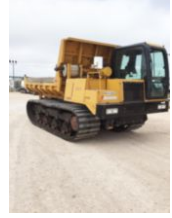

Custom Truck One Source

Midland, TX

Phone: (432) 561-5677

<https://www.customtruck.com/locations>

DUMP BED 2016 Morooka MST 2200VD

\$ 101,500

Stock A220306 VIN A220306

Detailed Specification

Engine Make	CAT	Engine HP	250
Engine Model	C7 D	Transmission	Manual
Axle Config	Track	Meter Reading	0.000000
Cab Type	DAYCAB	Characteristic Type	CRAWLER CARRIER
Attached Body	DUMP BED		