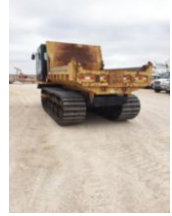

Custom Truck One Source

Midland, TX

Phone: (432) 561-5677

<https://www.customtruck.com/locations>

DUMP BED 2016 Morooka MST 2200VD

\$ 101,500

Stock A220306 VIN A220306

Detailed Specification

Engine Make	CAT	Engine HP	250
Engine Model	C7 D	Transmission	Manual
Axle Config	Track	Meter Reading	0.000000
Cab Type	DAYCAB	Characteristic Type	CRAWLER CARRIER
Attached Body	DUMP BED		