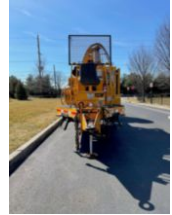

0 TSE TPV 60/54

\$ 68,500

Stock 2S268403 VIN 1T92S06242S268403

Detailed Specification

Trailer Type	LINE PULLER / TENSIONER	Meter Reading	0.00000
		Characteristic Type	BULLWHEEL TENSIONER