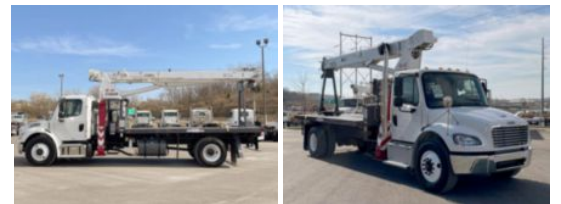

Stinger 10-47 2023 Freightliner M2106

\$ 232,631

Stock PDUF8571 VIN 3ALACXFC8PDUF8571

Detailed Specification

Engine Make	CUMMINS	Engine HP	300
Engine Model	6.7L D	Transmission	Automatic
Axle Config	4x2	Meter Reading	0.000000
FA Capacity	13300	Characteristic Type	10 TON CRANE OR <
RA Capacity	21000		
Cab Type	REGULAR CAB		
Attached Body	Stinger 10-47		
Wheelbase	233		