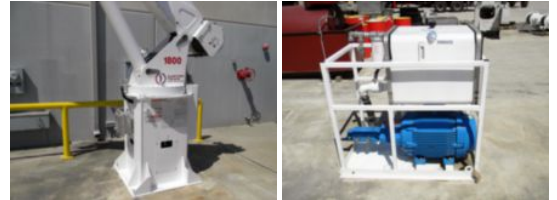

1860DM 0 Elliott 1860DM

Stock 006856 VIN 00-6856

Call for price

Detailed Specification

Attached Body	1860DM	Meter Reading	0.000000
		Characteristic Type	null
		Crane Rating	18 TON