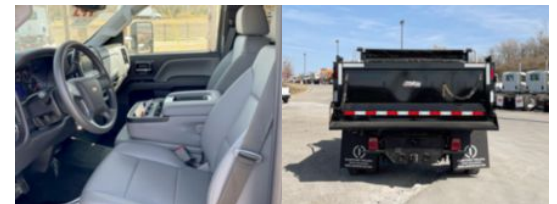

2022 Chevrolet 6500

\$ 89,979

Stock NH572503 VIN 1HTKHPVMXNH572503

Detailed Specification

Attachment Year	0	Axle Config	4x2
Brakes	HYDRAULIC	Cab Type	REGULAR CAB
Characteristic Type	DUMP TRUCK 10' <	Current Meter Reading	0.000000
Engine Hours	0.000000	Engine Hp	350
Engine Make	DURAMAX	Engine Model	6.6L D
Engine Size	6.6	FA Capacity	8000
RA Capacity	15500	Rear Suspension	SPRING
Transmission Model	6 SPEED AUTOMATIC	Wheelbase	165