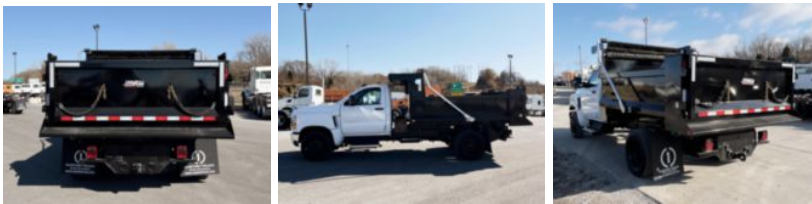

2022 Chevrolet 6500

\$ 89,979

Stock NH572503 VIN 1HTKHPVMXNH572503

Detailed Specification

Attachment Year	0	Axle Config	4x2
Brakes	HYDRAULIC	Cab Type	REGULAR CAB
Characteristic Type	DUMP TRUCK 10' <	Current Meter Reading	0.000000
Engine Hours	0.000000	Engine Hp	350
Engine Make	DURAMAX	Engine Model	6.6L D
Engine Size	6.6	FA Capacity	8000
RA Capacity	15500	Rear Suspension	SPRING
Transmission Model	6 SPEED AUTOMATIC	Wheelbase	165