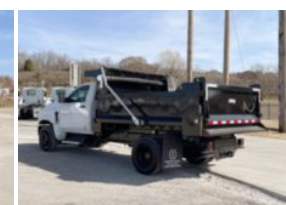

LKSD10X1810GDB 2022 Chevrolet 6500

\$ 89,979

Stock NH572100 VIN 1HTKHPVMXNH572100

Detailed Specification

Engine Make	DURAMAX	Engine HP	350
Engine Model	6.6L D	Transmission	Automatic
Axle Config	4x2	Meter Reading	0.000000
FA Capacity	8000	Characteristic Type	DUMP TRUCK 10' <
RA Capacity	15500		
Cab Type	REGULAR CAB		
Attached Body	LKSD10X1810GD B		
Wheelbase	165		