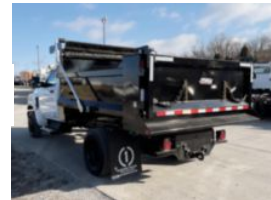

LKSD10X1810GDB 2022 Chevrolet 6500

\$ 89,979

Stock NH572100 VIN 1HTKHPVMXNH572100

Detailed Specification

Engine Make	DURAMAX	Engine HP	350
Engine Model	6.6L D	Transmission	Automatic
Axle Config	4x2	Meter Reading	0.000000
FA Capacity	8000	Characteristic Type	DUMP TRUCK 10' <
RA Capacity	15500		
Cab Type	REGULAR CAB		
Attached Body	LKSD10X1810GD B		
Wheelbase	165		