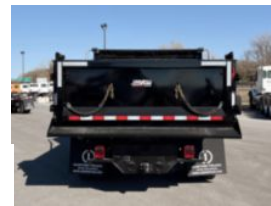

LKSD10X1810GDB 2022 Chevrolet 6500

\$ 89,979

Stock NH572100 VIN 1HTKHPVMXNH572100

Detailed Specification

Engine Make	DURAMAX	Engine HP	350
Engine Model	6.6L D	Transmission	Automatic
Axle Config	4x2	Meter Reading	0.000000
FA Capacity	8000	Characteristic Type	DUMP TRUCK 10' <
RA Capacity	15500		
Cab Type	REGULAR CAB		
Attached Body	LKSD10X1810GD B		
Wheelbase	165		