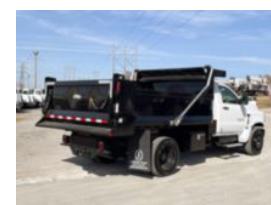

LKSD10X1810GDB 2022 Chevrolet 6500

\$ 89,979

Stock NH572100 VIN 1HTKHPVMXNH572100

Detailed Specification

Engine Make	DURAMAX	Engine HP	350
Engine Model	6.6L D	Transmission	Automatic
Axle Config	4x2	Meter Reading	0.000000
FA Capacity	8000	Characteristic Type	DUMP TRUCK 10' <
RA Capacity	15500		
Cab Type	REGULAR CAB		
Attached Body	LKSD10X1810GD B		
Wheelbase	165		