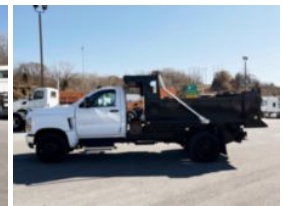

LKSD10X1810GDB 2022 Chevrolet 6500

\$ 89,979

Stock NH572100 VIN 1HTKHPVMXNH572100

Detailed Specification

Engine Make	DURAMAX	Engine HP	350
Engine Model	6.6L D	Transmission	Automatic
Axle Config	4x2	Meter Reading	0.000000
FA Capacity	8000	Characteristic Type	DUMP TRUCK 10' <
RA Capacity	15500		
Cab Type	REGULAR CAB		
Attached Body	LKSD10X1810GD B		
Wheelbase	165		