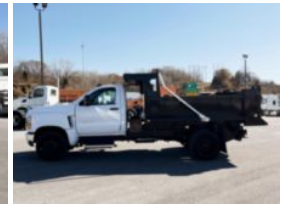

**LKSD10X1810GDB 2022 Chevrolet 6500**

**\$ 89,979**

Stock NH572095 VIN 1HTKHPVMXNH572095

**Detailed Specification**

<b>Engine Make</b>	DURAMAX	<b>Engine HP</b>	350
<b>Engine Model</b>	6.6L D	<b>Transmission</b>	Automatic
<b>Axle Config</b>	4x2	<b>Meter Reading</b>	0.000000
<b>FA Capacity</b>	8000	<b>Characteristic Type</b>	DUMP TRUCK 10' <
<b>RA Capacity</b>	15500		
<b>Cab Type</b>	REGULAR CAB		
<b>Attached Body</b>	LKSD10X1810GD B		
<b>Wheelbase</b>	165		