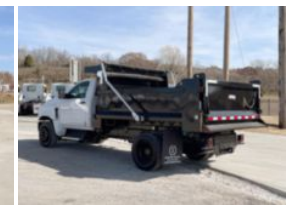

**LKSD10X1810GDB 2022 Chevrolet 6500**

**\$ 89,979**

Stock NH572095 VIN 1HTKHPVMXNH572095

**Detailed Specification**

<b>Engine Make</b>	DURAMAX	<b>Engine HP</b>	350
<b>Engine Model</b>	6.6L D	<b>Transmission</b>	Automatic
<b>Axle Config</b>	4x2	<b>Meter Reading</b>	0.000000
<b>FA Capacity</b>	8000	<b>Characteristic Type</b>	DUMP TRUCK 10' <
<b>RA Capacity</b>	15500		
<b>Cab Type</b>	REGULAR CAB		
<b>Attached Body</b>	LKSD10X1810GD B		
<b>Wheelbase</b>	165		