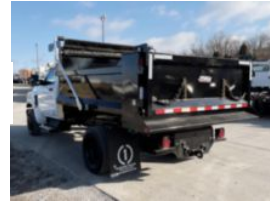

**LKSD10X1810GDB 2022 Chevrolet 6500**

**\$ 89,979**

Stock NH572095 VIN 1HTKHPVMXNH572095

**Detailed Specification**

<b>Engine Make</b>	DURAMAX	<b>Engine HP</b>	350
<b>Engine Model</b>	6.6L D	<b>Transmission</b>	Automatic
<b>Axle Config</b>	4x2	<b>Meter Reading</b>	0.000000
<b>FA Capacity</b>	8000	<b>Characteristic Type</b>	DUMP TRUCK 10' <
<b>RA Capacity</b>	15500		
<b>Cab Type</b>	REGULAR CAB		
<b>Attached Body</b>	LKSD10X1810GD B		
<b>Wheelbase</b>	165		