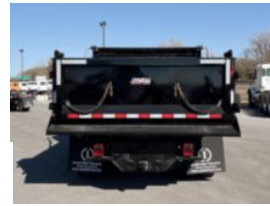

**LKSD10X1810GDB 2022 Chevrolet 6500**

**\$ 89,979**

Stock NH572095 VIN 1HTKHPVMXNH572095

**Detailed Specification**

<b>Engine Make</b>	DURAMAX	<b>Engine HP</b>	350
<b>Engine Model</b>	6.6L D	<b>Transmission</b>	Automatic
<b>Axle Config</b>	4x2	<b>Meter Reading</b>	0.000000
<b>FA Capacity</b>	8000	<b>Characteristic Type</b>	DUMP TRUCK 10' <
<b>RA Capacity</b>	15500		
<b>Cab Type</b>	REGULAR CAB		
<b>Attached Body</b>	LKSD10X1810GD B		
<b>Wheelbase</b>	165		