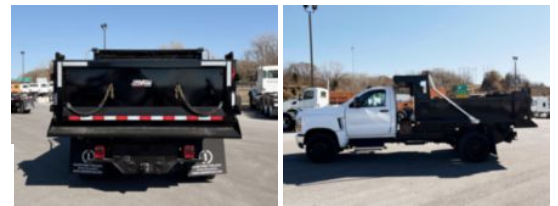

**LKSD10X1810GDB 2022 Chevrolet 6500**

**\$ 89,979**

Stock NH568922 VIN 1HTKHPVMXNH568922

**Detailed Specification**

<b>Engine Make</b>	DURAMAX	<b>Engine HP</b>	350
<b>Engine Model</b>	6.6L D	<b>Transmission</b>	Automatic
<b>Axle Config</b>	4x2	<b>Meter Reading</b>	0.000000
<b>FA Capacity</b>	8000	<b>Characteristic Type</b>	DUMP TRUCK 10' <
<b>RA Capacity</b>	15500		
<b>Cab Type</b>	REGULAR CAB		
<b>Attached Body</b>	LKSD10X1810GD B		
<b>Wheelbase</b>	165		