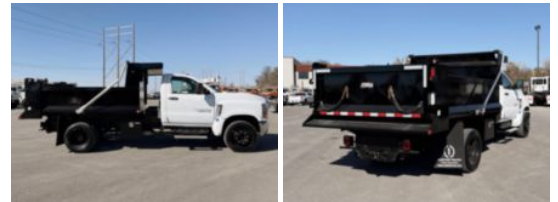

**LKSD10X1810GDB 2022 Chevrolet 6500**

**\$ 89,979**

Stock NH568922 VIN 1HTKHPVMXNH568922

**Detailed Specification**

<b>Engine Make</b>	DURAMAX	<b>Engine HP</b>	350
<b>Engine Model</b>	6.6L D	<b>Transmission</b>	Automatic
<b>Axle Config</b>	4x2	<b>Meter Reading</b>	0.000000
<b>FA Capacity</b>	8000	<b>Characteristic Type</b>	DUMP TRUCK 10' <
<b>RA Capacity</b>	15500		
<b>Cab Type</b>	REGULAR CAB		
<b>Attached Body</b>	LKSD10X1810GD B		
<b>Wheelbase</b>	165		