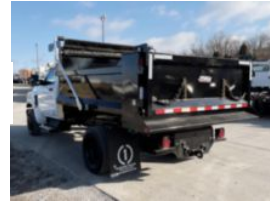

Custom Truck One Source

Kansas City, MO

Phone: (816) 558-7290

<https://www.customtruck.com/locations>

LKSD10X1810GDB 2022 Chevrolet 6500

\$ 89,979

Stock NH572475 VIN 1HTKHPVM9NH572475

Detailed Specification

Engine Make	DURAMAX	Engine HP	350
Engine Model	6.6L D	Transmission	Automatic
Axle Config	4x2	Meter Reading	0.000000
FA Capacity	8000	Characteristic Type	DUMP TRUCK 10' <
RA Capacity	15500		
Cab Type	REGULAR CAB		
Attached Body	LKSD10X1810GD B		
Wheelbase	165		