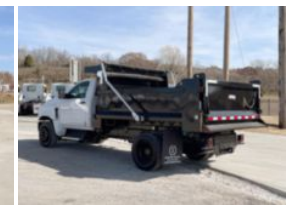

Custom Truck One Source

Kansas City, MO

Phone: (816) 558-7290

<https://www.customtruck.com/locations>

LKSD10X1810GDB 2022 Chevrolet 6500

\$ 89,979

Stock NH572475 VIN 1HTKHPVM9NH572475

Detailed Specification

Engine Make	DURAMAX	Engine HP	350
Engine Model	6.6L D	Transmission	Automatic
Axle Config	4x2	Meter Reading	0.000000
FA Capacity	8000	Characteristic Type	DUMP TRUCK 10' <
RA Capacity	15500		
Cab Type	REGULAR CAB		
Attached Body	LKSD10X1810GD B		
Wheelbase	165		