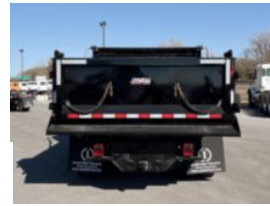

Custom Truck One Source

Kansas City, MO

Phone: (816) 558-7290

<https://www.customtruck.com/locations>

LKSD10X1810GDB 2022 Chevrolet 6500

\$ 89,979

Stock NH572475 VIN 1HTKHPVM9NH572475

Detailed Specification

Engine Make	DURAMAX	Engine HP	350
Engine Model	6.6L D	Transmission	Automatic
Axle Config	4x2	Meter Reading	0.000000
FA Capacity	8000	Characteristic Type	DUMP TRUCK 10' <
RA Capacity	15500		
Cab Type	REGULAR CAB		
Attached Body	LKSD10X1810GD B		
Wheelbase	165		