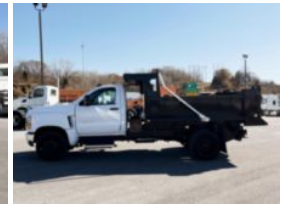

Custom Truck One Source

Kansas City, MO

Phone: (816) 558-7290

<https://www.customtruck.com/locations>

LKSD10X1810GDB 2022 Chevrolet 6500

\$ 89,979

Stock NH572475 VIN 1HTKHPVM9NH572475

Detailed Specification

Engine Make	DURAMAX	Engine HP	350
Engine Model	6.6L D	Transmission	Automatic
Axle Config	4x2	Meter Reading	0.000000
FA Capacity	8000	Characteristic Type	DUMP TRUCK 10' <
RA Capacity	15500		
Cab Type	REGULAR CAB		
Attached Body	LKSD10X1810GD B		
Wheelbase	165		