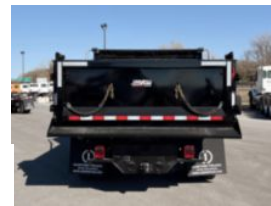

LKSD10X1810GDB 2022 Chevrolet 6500

\$ 89,979

Stock NH572198 VIN 1HTKHPVM9NH572198

Detailed Specification

Engine Make	DURAMAX	Engine HP	350
Engine Model	6.6L D	Transmission	Automatic
Axle Config	4x2	Meter Reading	0.000000
FA Capacity	8000	Characteristic Type	DUMP TRUCK 10' <
RA Capacity	15500		
Cab Type	REGULAR CAB		
Attached Body	LKSD10X1810GD B		
Wheelbase	165		