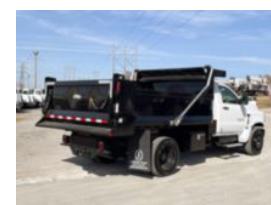

LKSD10X1810GDB 2022 Chevrolet 6500

\$ 89,979

Stock NH572198 VIN 1HTKHPVM9NH572198

Detailed Specification

Engine Make	DURAMAX	Engine HP	350
Engine Model	6.6L D	Transmission	Automatic
Axle Config	4x2	Meter Reading	0.000000
FA Capacity	8000	Characteristic Type	DUMP TRUCK 10' <
RA Capacity	15500		
Cab Type	REGULAR CAB		
Attached Body	LKSD10X1810GD B		
Wheelbase	165		