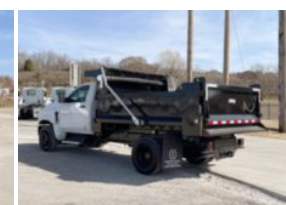

LKSD10X1810GDB 2022 Chevrolet 6500

\$ 89,979

Stock NH572198 VIN 1HTKHPVM9NH572198

Detailed Specification

Engine Make	DURAMAX	Engine HP	350
Engine Model	6.6L D	Transmission	Automatic
Axle Config	4x2	Meter Reading	0.000000
FA Capacity	8000	Characteristic Type	DUMP TRUCK 10' <
RA Capacity	15500		
Cab Type	REGULAR CAB		
Attached Body	LKSD10X1810GD B		
Wheelbase	165		