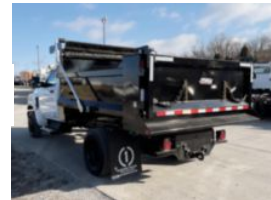

LKSD10X1810GDB 2022 Chevrolet 6500

\$ 89,979

Stock NH572198 VIN 1HTKHPVM9NH572198

Detailed Specification

Engine Make	DURAMAX	Engine HP	350
Engine Model	6.6L D	Transmission	Automatic
Axle Config	4x2	Meter Reading	0.000000
FA Capacity	8000	Characteristic Type	DUMP TRUCK 10' <
RA Capacity	15500		
Cab Type	REGULAR CAB		
Attached Body	LKSD10X1810GD B		
Wheelbase	165		