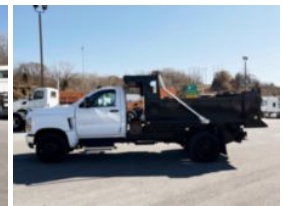

LKSD10X1810GDB 2022 Chevrolet 6500

\$ 89,979

Stock NH572198 VIN 1HTKHPVM9NH572198

Detailed Specification

Engine Make	DURAMAX	Engine HP	350
Engine Model	6.6L D	Transmission	Automatic
Axle Config	4x2	Meter Reading	0.000000
FA Capacity	8000	Characteristic Type	DUMP TRUCK 10' <
RA Capacity	15500		
Cab Type	REGULAR CAB		
Attached Body	LKSD10X1810GD B		
Wheelbase	165		