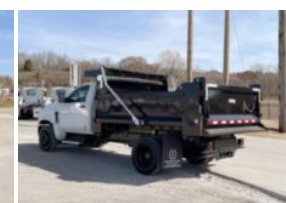

LKSD10X1810GDB 2022 Chevrolet 6500

\$ 89,979

Stock NH571438 VIN 1HTKHPVM9NH571438

Detailed Specification

Engine Make	DURAMAX	Engine HP	350
Engine Model	6.6L D	Transmission	Automatic
Axle Config	4x2	Meter Reading	0.000000
FA Capacity	8000	Characteristic Type	DUMP TRUCK 10' <
RA Capacity	15500		
Cab Type	REGULAR CAB		
Attached Body	LKSD10X1810GD B		
Wheelbase	165		