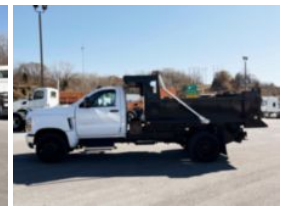

LKSD10X1810GDB 2022 Chevrolet 6500

\$ 89,979

Stock NH571438 VIN 1HTKHPVM9NH571438

Detailed Specification

Engine Make	DURAMAX	Engine HP	350
Engine Model	6.6L D	Transmission	Automatic
Axle Config	4x2	Meter Reading	0.000000
FA Capacity	8000	Characteristic Type	DUMP TRUCK 10' <
RA Capacity	15500		
Cab Type	REGULAR CAB		
Attached Body	LKSD10X1810GD B		
Wheelbase	165		