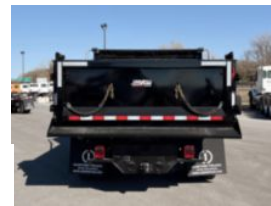

LKSD10X1810GDB 2022 Chevrolet 6500

\$ 89,979

Stock NH571438 VIN 1HTKHPVM9NH571438

Detailed Specification

Engine Make	DURAMAX	Engine HP	350
Engine Model	6.6L D	Transmission	Automatic
Axle Config	4x2	Meter Reading	0.000000
FA Capacity	8000	Characteristic Type	DUMP TRUCK 10' <
RA Capacity	15500		
Cab Type	REGULAR CAB		
Attached Body	LKSD10X1810GD B		
Wheelbase	165		