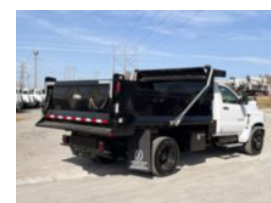

LKSD10X1810GDB 2022 Chevrolet 6500

\$ 89,979

Stock NH571438 VIN 1HTKHPVM9NH571438

Detailed Specification

Engine Make	DURAMAX	Engine HP	350
Engine Model	6.6L D	Transmission	Automatic
Axle Config	4x2	Meter Reading	0.000000
FA Capacity	8000	Characteristic Type	DUMP TRUCK 10' <
RA Capacity	15500		
Cab Type	REGULAR CAB		
Attached Body	LKSD10X1810GD B		
Wheelbase	165		