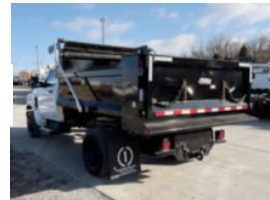

Custom Truck One Source

Kansas City, MO

Phone: (816) 558-7290

<https://www.customtruck.com/locations>

LKSD10X1810GDB 2022 Chevrolet 6500

Call for price

Stock NH568927 VIN 1HTKHPVM9NH568927

Detailed Specification

Engine Make	DURAMAX	Engine HP	350
Engine Model	6.6L D	Transmission	Automatic
Axle Config	4x2	Meter Reading	0.000000
FA Capacity	8000	Characteristic Type	DUMP TRUCK 10' <
RA Capacity	15500		
Cab Type	REGULAR CAB		
Attached Body	LKSD10X1810GD B		
Wheelbase	165		