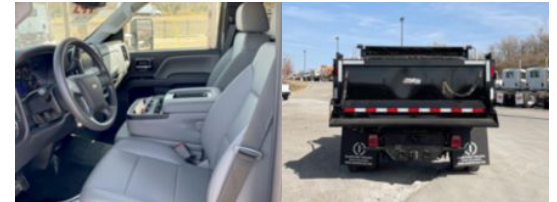

2022 Chevrolet 6500

\$ 89,979

Stock NH572497 VIN 1HTKHPVM8NH572497

Truck Specifications		Unit Specifications	
Year	2022	Attachment Make	Load King
Make	Chevrolet	Attachment Model	LKSD10X1810GDB
Model	6500	Attachment Year	0
Cab Type	REGULAR CAB	Bed/Body Make	Load King
Chassis Class	CLASS 6 CHASSIS	Bed/Body Model	LKSD10X1810GDB
Axle Config	4x2	Characteristic Type	DUMP TRUCK 10' <
Engine Make	DURAMAX		
Engine Model	6.6L D		
Wheelbase	165		
CA or CT	84		
Rear Suspension	SPRING		
Brakes	HYDRAULIC		