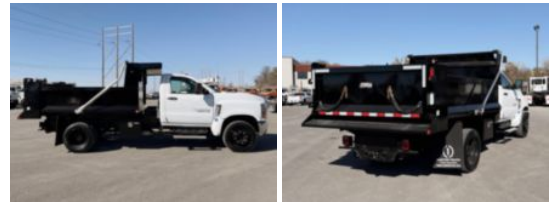

2022 Chevrolet 6500

\$ 89,979

Stock NH572497 VIN 1HTKHPVM8NH572497

Truck Specifications		Unit Specifications	
Year	2022	Attachment Make	Load King
Make	Chevrolet	Attachment Model	LKSD10X1810GDB
Model	6500	Attachment Year	0
Cab Type	REGULAR CAB	Bed/Body Make	Load King
Chassis Class	CLASS 6 CHASSIS	Bed/Body Model	LKSD10X1810GDB
Axle Config	4x2	Characteristic Type	DUMP TRUCK 10' <
Engine Make	DURAMAX		
Engine Model	6.6L D		
Wheelbase	165		
CA or CT	84		
Rear Suspension	SPRING		
Brakes	HYDRAULIC		