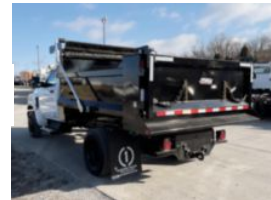

LKSD10X1810GDB 2022 Chevrolet 6500

\$ 89,979

Stock NH568773 VIN 1HTKHPVM8NH568773

Detailed Specification

Engine Make	DURAMAX	Engine HP	350
Engine Model	6.6L D	Transmission	Automatic
Axle Config	4x2	Meter Reading	0.000000
FA Capacity	8000	Characteristic Type	DUMP TRUCK 10' <
RA Capacity	15500		
Cab Type	REGULAR CAB		
Attached Body	LKSD10X1810GD B		
Wheelbase	165		