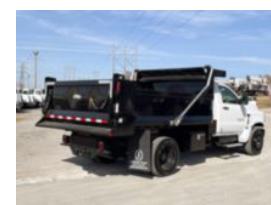

LKSD10X1810GDB 2022 Chevrolet 6500

\$ 89,979

Stock NH568773 VIN 1HTKHPVM8NH568773

Detailed Specification

Engine Make	DURAMAX	Engine HP	350
Engine Model	6.6L D	Transmission	Automatic
Axle Config	4x2	Meter Reading	0.000000
FA Capacity	8000	Characteristic Type	DUMP TRUCK 10' <
RA Capacity	15500		
Cab Type	REGULAR CAB		
Attached Body	LKSD10X1810GD B		
Wheelbase	165		