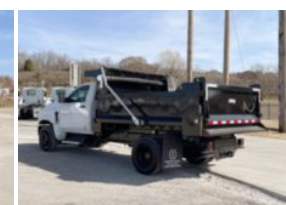

LKSD10X1810GDB 2022 Chevrolet 6500

\$ 89,979

Stock NH568773 VIN 1HTKHPVM8NH568773

Detailed Specification

Engine Make	DURAMAX	Engine HP	350
Engine Model	6.6L D	Transmission	Automatic
Axle Config	4x2	Meter Reading	0.000000
FA Capacity	8000	Characteristic Type	DUMP TRUCK 10' <
RA Capacity	15500		
Cab Type	REGULAR CAB		
Attached Body	LKSD10X1810GD B		
Wheelbase	165		