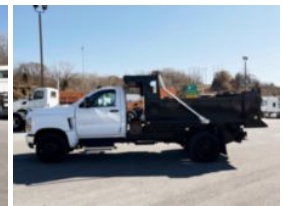

LKSD10X1810GDB 2022 Chevrolet 6500

\$ 89,979

Stock NH568773 VIN 1HTKHPVM8NH568773

Detailed Specification

Engine Make	DURAMAX	Engine HP	350
Engine Model	6.6L D	Transmission	Automatic
Axle Config	4x2	Meter Reading	0.000000
FA Capacity	8000	Characteristic Type	DUMP TRUCK 10' <
RA Capacity	15500		
Cab Type	REGULAR CAB		
Attached Body	LKSD10X1810GD B		
Wheelbase	165		