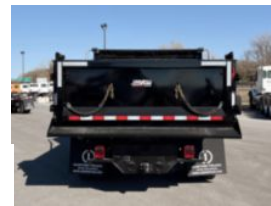

LKSD10X1810GDB 2022 Chevrolet 6500

\$ 89,979

Stock NH568773 VIN 1HTKHPVM8NH568773

Detailed Specification

Engine Make	DURAMAX	Engine HP	350
Engine Model	6.6L D	Transmission	Automatic
Axle Config	4x2	Meter Reading	0.000000
FA Capacity	8000	Characteristic Type	DUMP TRUCK 10' <
RA Capacity	15500		
Cab Type	REGULAR CAB		
Attached Body	LKSD10X1810GD B		
Wheelbase	165		