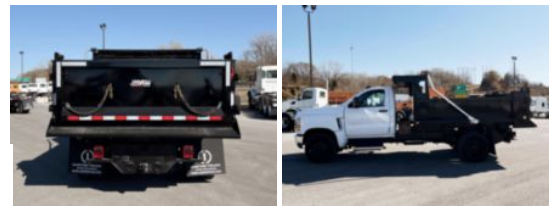

## LKSD10X1810GDB 2022 Chevrolet 6500

**\$ 89,979**

Stock NH572474 VIN 1HTKHPVM7NH572474

### Detailed Specification

<b>Engine Make</b>	DURAMAX	<b>Engine HP</b>	350
<b>Engine Model</b>	6.6L D	<b>Transmission</b>	Automatic
<b>Axle Config</b>	4x2	<b>Meter Reading</b>	0.000000
<b>FA Capacity</b>	8000	<b>Characteristic Type</b>	DUMP TRUCK 10' <
<b>RA Capacity</b>	15500		
<b>Cab Type</b>	REGULAR CAB		
<b>Attached Body</b>	LKSD10X1810GD B		
<b>Wheelbase</b>	165		