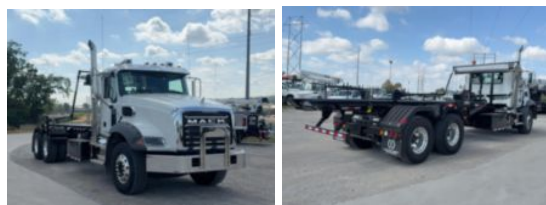

2025 Mack GR64BR 6x4 Galbreath U5-OR-174 Roll-Off Truck
\$ 269,999

Stock SM048652 VIN 1M2GR3GCXSM048652

Truck Specifications		Unit Specifications	
CARB Registered	No	Attachment Year	2025
Year	2025	Attachment Make	Galbreath
Make	Mack	Attachment Model	U5-OR-174
Model	GR64BR	Rolloff Capacity (lb)	60000
Cab Type	REGULAR CAB	Roll Off Maximum Container Length (ft)	22
CA or CT	196		
Chassis Class	CLASS 8 CHASSIS		
Engine Make	Mack		
Engine Model	MP8 D		
Engine HP	425		
Transmission	Automatic		
Transmission Speed	6		
FA Capacity	20,000		
RA Capacity	46,000		
Wheelbase	261		
Brakes	AIR DISC		
Rear Suspension	HENDRICKSON HMX460		
Engine Size	MP8 D		
Engine Fuel Type	Diesel		
Axle Config	6x4		
GVWR (lb)	66,000		
Frame	DOUBLE		
PTO Options	YES		