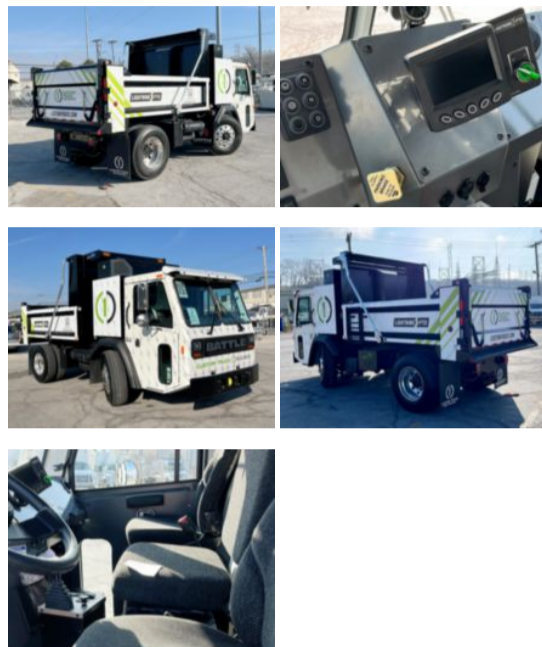

Custom Truck One Source

Wyandanch, NY

Phone: (816) 256-3200

<https://www.customtruck.com/locations>

2023 Battle Motors LNT 4x2 10' Load King Electric Dump

\$ 364,106

Stock P1000253 VIN 1CYATAGA1P1000253

Truck Specifications		Unit Specifications	
CARB Registered	Yes	Attachment Year	2022
Year	2023	Bed/Body Make	Load King
Make	Battle Motors	Bed/Body Model	LKXD10X293/16DB
Model	LNT		
Cab Type	CAB OVER		
CA or CT	88		
Chassis Class	CLASS 8 CHASSIS		
Engine Make	CASCADIA		
Engine Model	HVH410-150 E		
Engine HP	440		
Transmission	1 SPD E		
FA Capacity	20,000		
RA Capacity	23,000		
Wheelbase	116		
Brakes	AIR DISC		
Rear Suspension	REYCO		
Engine Size	HVH410-150 E		
Engine Fuel Type	Electric		
Axle Config	4x2		
GVWR (lb)	43,000		
Frame	SINGLE		
PTO Options	YES		